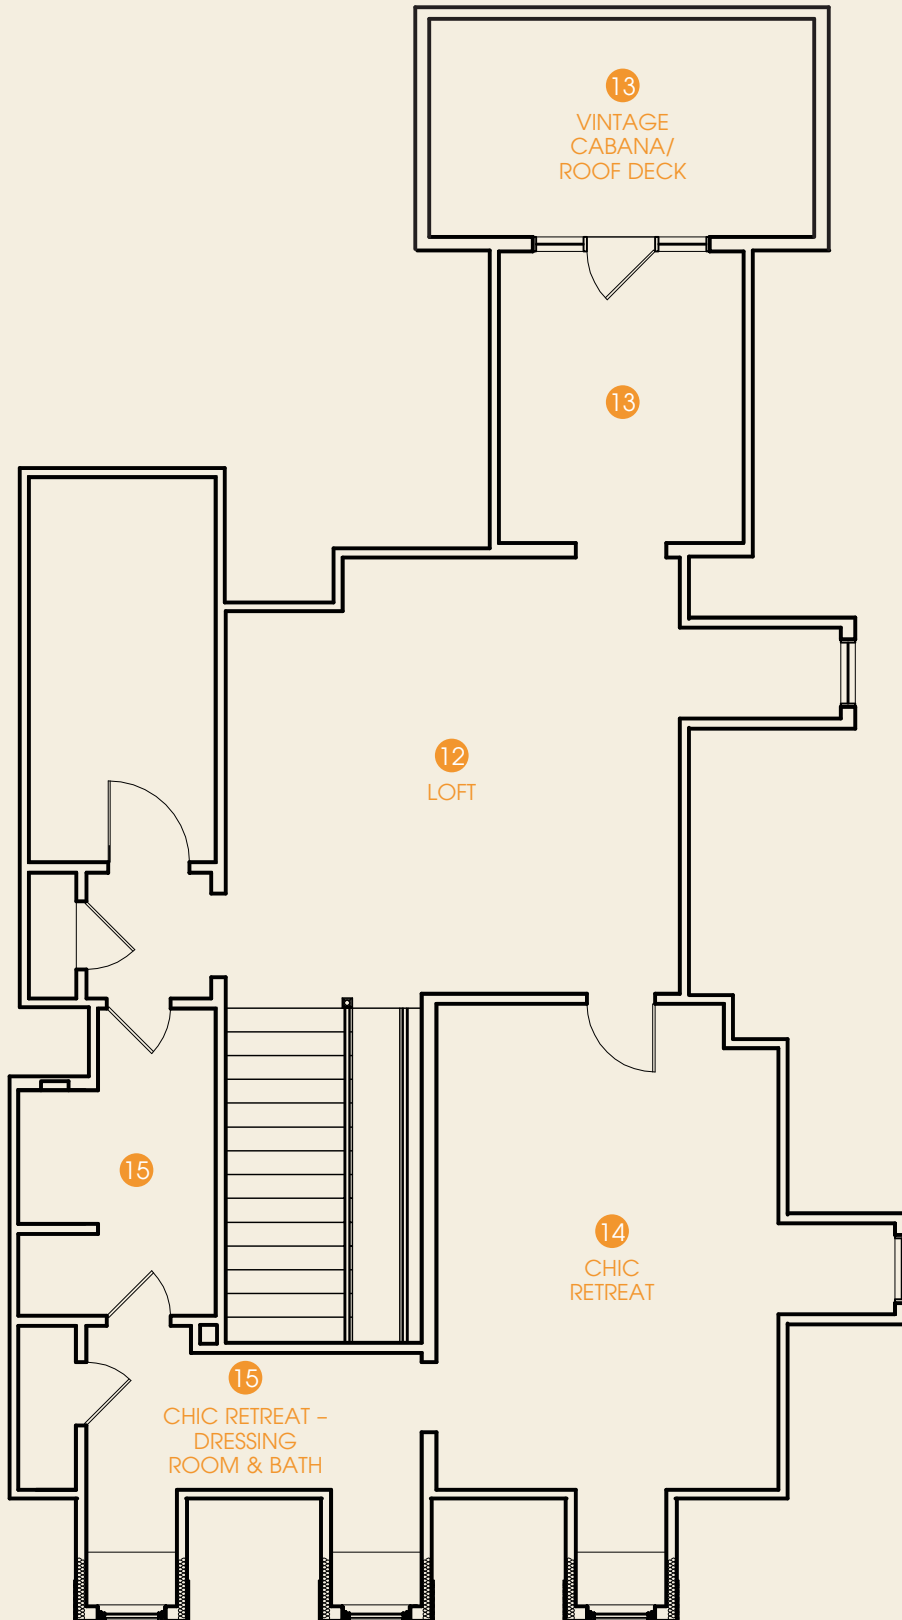

CHIC RETREAT -
DRESSING ROOM &
BATH

Barbara Brown Interiors

pie sisters
georgetown
Tradition starts here

Cater your next event with us!
Pie Sisters Georgetown
3423 M St NW
Washington DC 20007
Piesisters.com