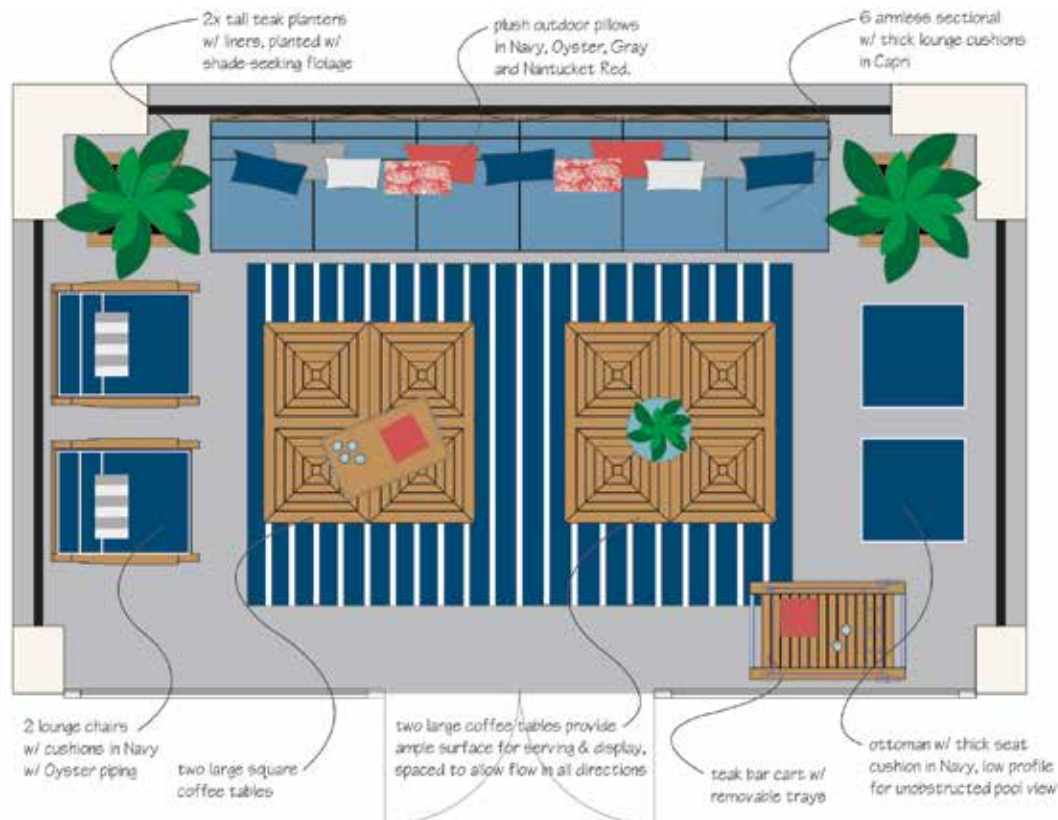

AREA 7 TERRACE

Inspired by the idea of the terrace as an extension of the family room, I created an ideal place to relax with family and friends amidst the trees. Keeping comfort in mind, the seating provides a variety of lounging options utilizing teak outdoor furniture with thick, cushioned seats in outdoor performance fabrics. An expansive sectional, with room for eight (or just a few sprawled out), is anchored by two teak lounge chairs on the left and two ottomans on the right. The lounge chairs feature elegant, demilune-shaped backs and armrests that mimic the curve of the terrace ceiling. The opposing ottomans offer low-profile seating options that give a perfect view of the pool below. Two beautiful, geometric coffee tables in natural teak provide generous room for serving, gathering or display, while the bar cart keeps all libations and accessories close at hand. The space is framed on either side by floor-to-ceiling, striped curtains and two tall, sleek planters with billowing foliage. All furniture is from Country Casual Teak.

ABOUT THE DESIGNER

KIMBERLY ASNER

Kimberly Asner graduated from Auburn University with a Bachelor's degree in Industrial Design, and has been with Country Casual Teak as a Furniture Designer for eight years. She has designed over 70 pieces of outdoor furniture for Country Casual Teak, 11 of which have protected design patents. Kimberly's designs bring style, function and joy to people across the U.S. She's become an expert on this rare and highly sought-after material – teak wood – and the ways

it can be used to bring beauty and comfort to any outdoor space.

Over the past 40 years, Country Casual Teak has been the nation's leading specialist in teak outdoor furniture for homeowners and businesses alike. Headquartered in Gaithersburg, MD, Country Casual Teak provides quality products with strict standards of excellence and exceptional customer service. The company is continually launching new and exclusive products, expertly constructed to be enjoyed for decades to come.