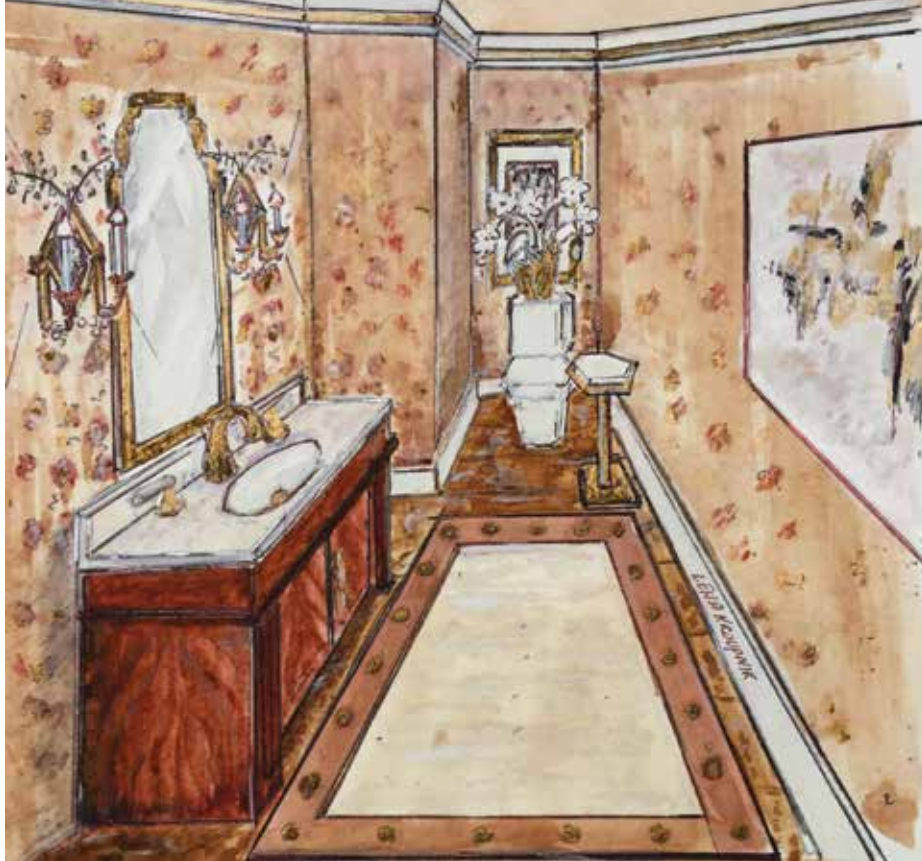

AREA 5 POWDER ROOM

Think glamour, allure, and enchantment with a touch of animal magnetism perfectly packaged into a small, elegant powder room. It all starts with the spectacular, dramatic “Russian Sconces” from Niermann Weeks, which flank the elongated, gold-leaf mirror. The sconces are the focus of the space and evoke memories of world travel through magnificent St. Petersburg and French estates. A gorgeous painting, called “La Mémoire XI” by Nurieh Mozaffari (Susan Calloway Fine Arts), adorns the opposite wall, finding its reflection in the mirror. A black-white contemporary painting by Maryanne Pollock adds a bold, unexpected touch to the traditionally styled space. This beautiful space is the confluence of function and style. We enhanced the beauty of an existing Empire-style vanity with animal print wallpaper by Farrow and Ball, a painted ceiling, and a hand-made key tassel, created by Victoria Fahardo, featuring light aragonite and black onyx semi-precious stones. Do not miss the other gems – a crystal faucet, a small octagonal marble table, and a custom soft rug by Carpet Creations.

ABOUT THE DESIGNER

LENA KROUPNIK, NCIDQ

Russian-born Lena Kroupnik was drawn to interior design, which allows her to combine her initial Master Degree as Engineer-Electro-Physicist with her inherent artistic creativity. Lena blends her profound knowledge of practical and theoretical elements with a deep understanding of scale and balance, allowing her to create spaces that withstand the test of time as well as changing trends.

Creating interior environments that reflect the needs and personalities of the clients is key to her business

philosophy. On every project, Kroupnik utilizes her space-planning skills to either improve upon an existing space or design new construction. Her refined sense of color often brings an element of surprise to her interiors. She likes to repeat “thread” colors throughout the space. “It takes a village,” says Kroupnik, stressing the importance of collaboration with clients, architects and contractors. “It is absolutely necessary for the success of every project.”