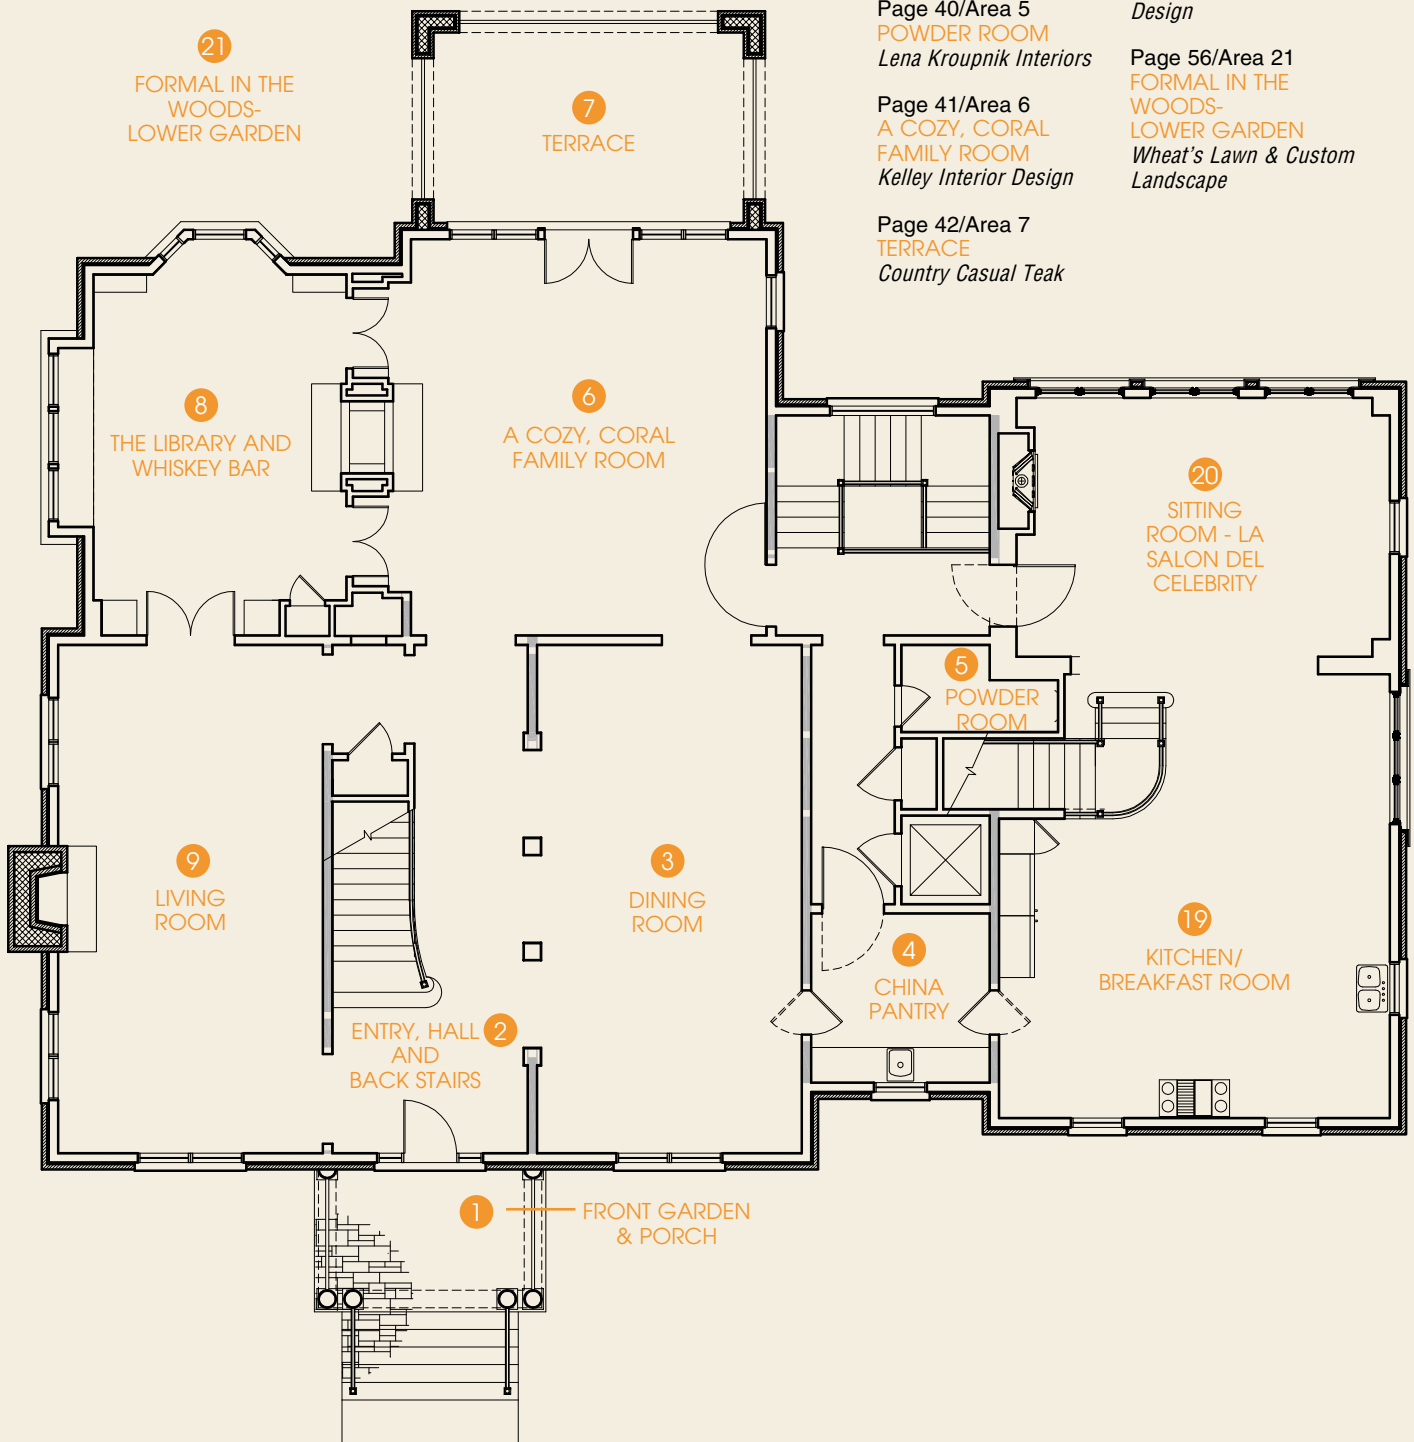

FLOOR PLAN

FIRST FLOOR

Page 36/Area 1
FRONT GARDEN & PORCH
D & A Dunlevy
Landscapers, Inc.

Page 43/Area 8
THE LIBRARY AND WHISKEY BAR
DMG Interiors
Josh Hildreth Interiors

Page 37/Area 2
ENTRY, HALL AND BACK STAIRS
Farrow & Ball

Page 44/Area 9
LIVING ROOM
Pamela Harvey Interiors

Page 38/Area 3
DINING ROOM
Atelier Jonathan Senner

Page 54/Area 19
KITCHEN/BREAKFAST ROOM
Frog Hill Designs

Page 39/Area 4
CHINA PANTRY
Aidan Design

Page 55/Area 20
SITTING ROOM - LA SALON DEL CELEBRITY
Camille Saum Interior Design

Page 40/Area 5
POWDER ROOM
Lena Kroupnik Interiors

Page 56/Area 21
FORMAL IN THE WOODS-LOWER GARDEN
Wheat's Lawn & Custom Landscape

Page 41/Area 6
A COZY, CORAL FAMILY ROOM
Kelley Interior Design

Page 42/Area 7
TERRACE
Country Casual Teak