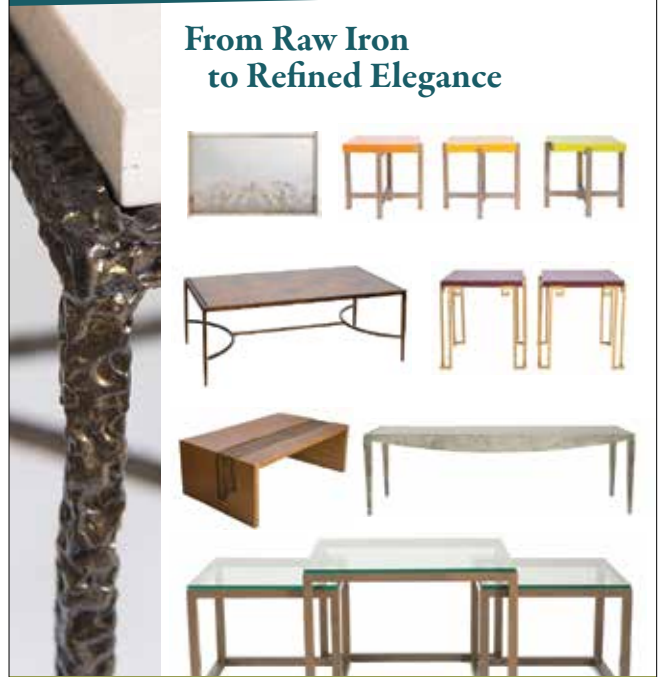

A Smart Firm

Your Best Move
DC*VA*MD
15 YEARS

SALVATIONS
ARCHITECTURAL FURNISHINGS

From Raw Iron
to Refined Elegance

Original artisan ironwork since 1986

www.salvationsaf.com

Paint Like No Other®

Brilliant, Rich, Everlasting Color