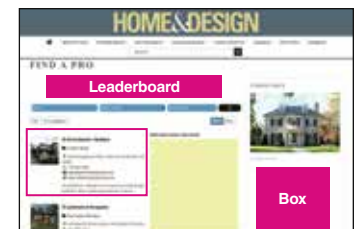

E-NEWSLETTER

- Spotlight